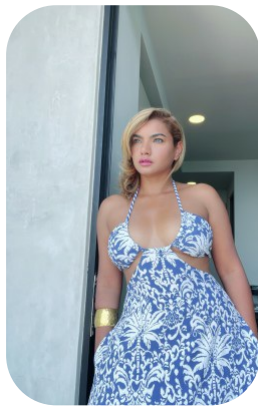

Additional Talents:

BIKE - ROLLERSKATE - HORSERIDE - ICESKATE - CLIMB

PIANO - 20 + YEARS

[Vanessa Noelani Elisabeth Profile](#)

All Rights Reserved by [Fusion Management](#) © 2018