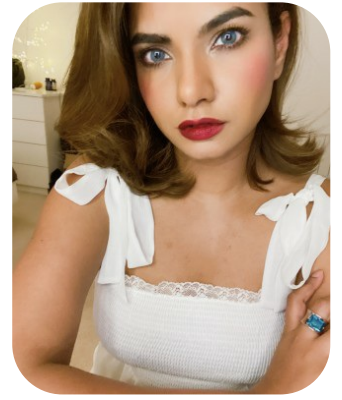

Additional Talents:

BIKE - ROLLERSKATE - HORSERIDE - ICESKATE - CLIMB

PIANO - 20 + YEARS

[Vanessa Noelani Elisabeth Profile](#)

All Rights Reserved by [Fusion Management](#) © 2018